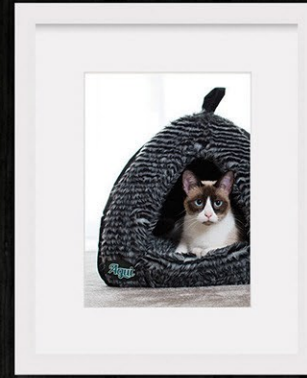

The Brand

Over the years of experience we have in the portuguese market of pet accessories, we came to realize that the offer was not ideal with regard to comfort products. The product offered on the market was too common, we wanted something different. So we decided to create our own collection.

What we present you in this catalog is a different product range with innovative modern lines to suit any style or decor of your home. The design was not our only concern, sought to create functional and practical beds and especially with materials and fabrics that provide comfort and well-being of our pets.

Our concern was reflected in every detail, so we present a different product with quality, competitive price and distinctive design.

We will provide to all our pet friends a new experience. They deserve.

Aqui

The Company

CaniÁgueda is a company that operates in the pet sector since 2003. In 2008 the company expanded its activity, engaging in import and distribution of pet products.

We are a young company, dynamic and committed with a multidisciplinary team with training to provide you the best service through personalized and appropriate care to your needs striving for rapid responses to your requests.

Constantly evolving, it is present at national and internationales fairs and events in order to always provide innovative products and the highest quality, also being the exclusive representative of some world-renowned brands.